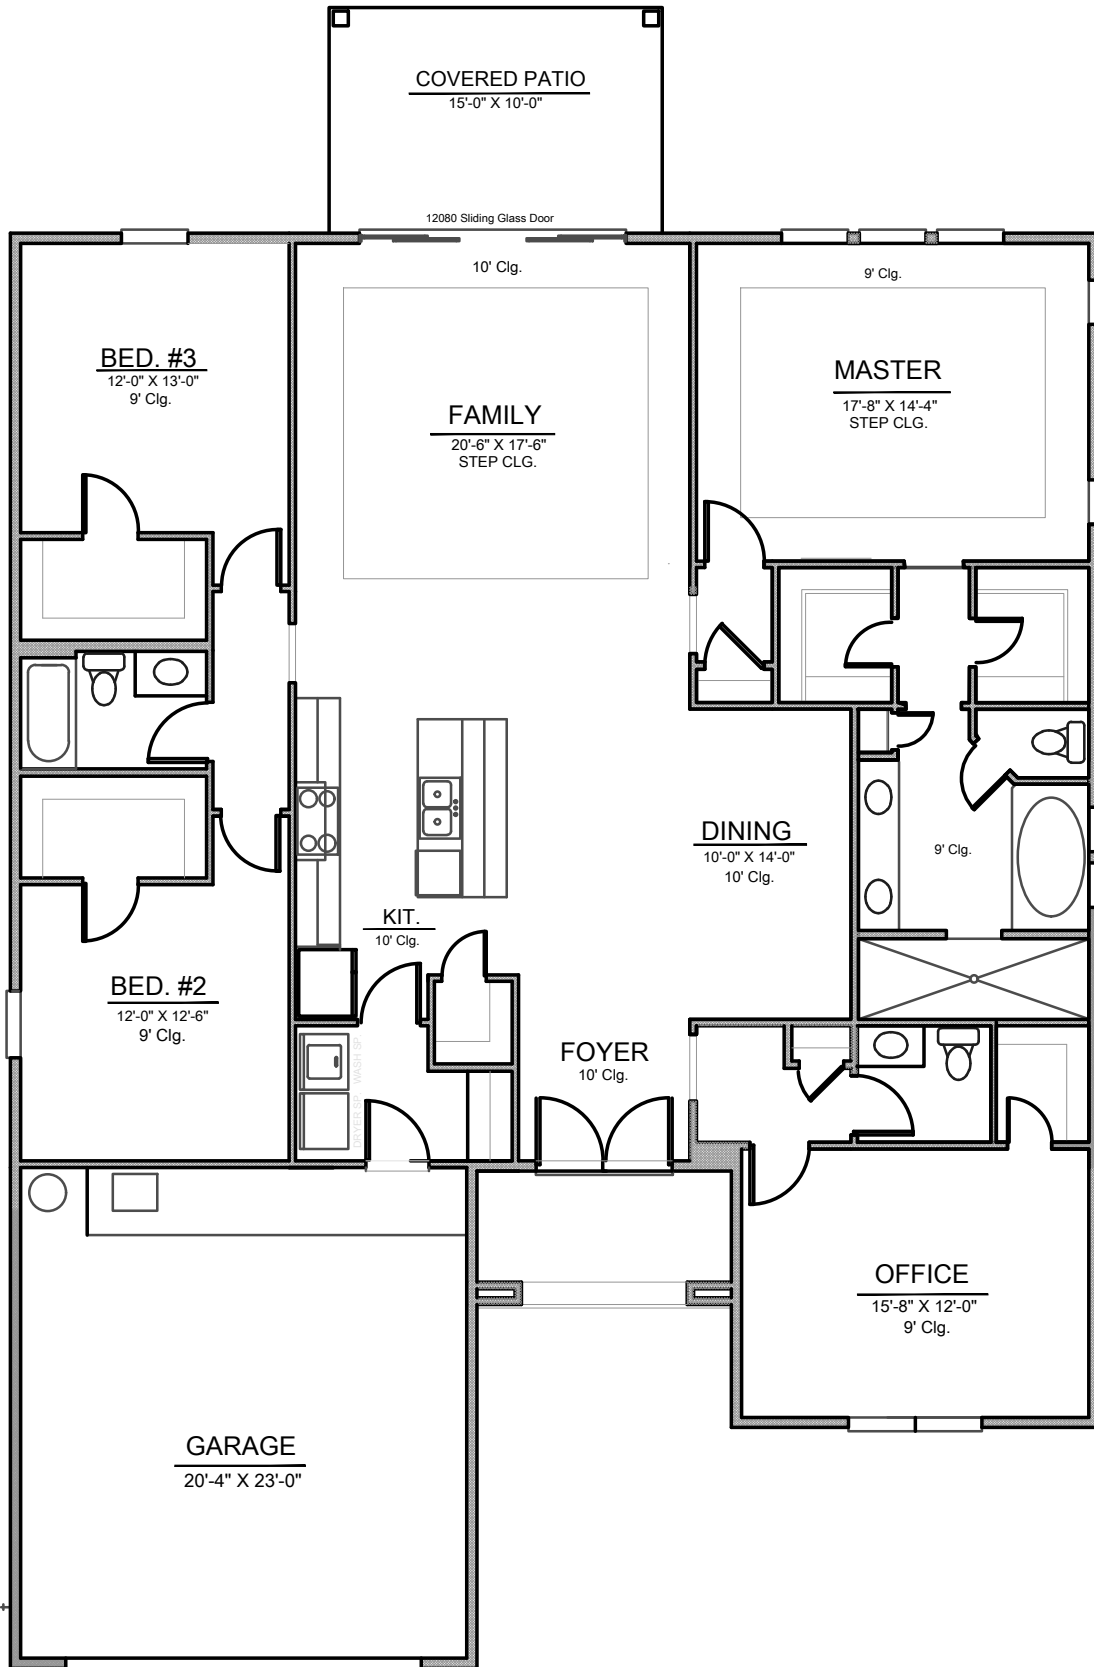

COLTON

Width: 49'-0" Depth: 64'-8"

2,256 Sq.Ft.

3 Bedroom - 2.5 Bathroom

COLTON

Width: 49'-0" Depth: 64'-8"

2,256 Sq.Ft.

3 Bedroom - 2.5 Bathroom