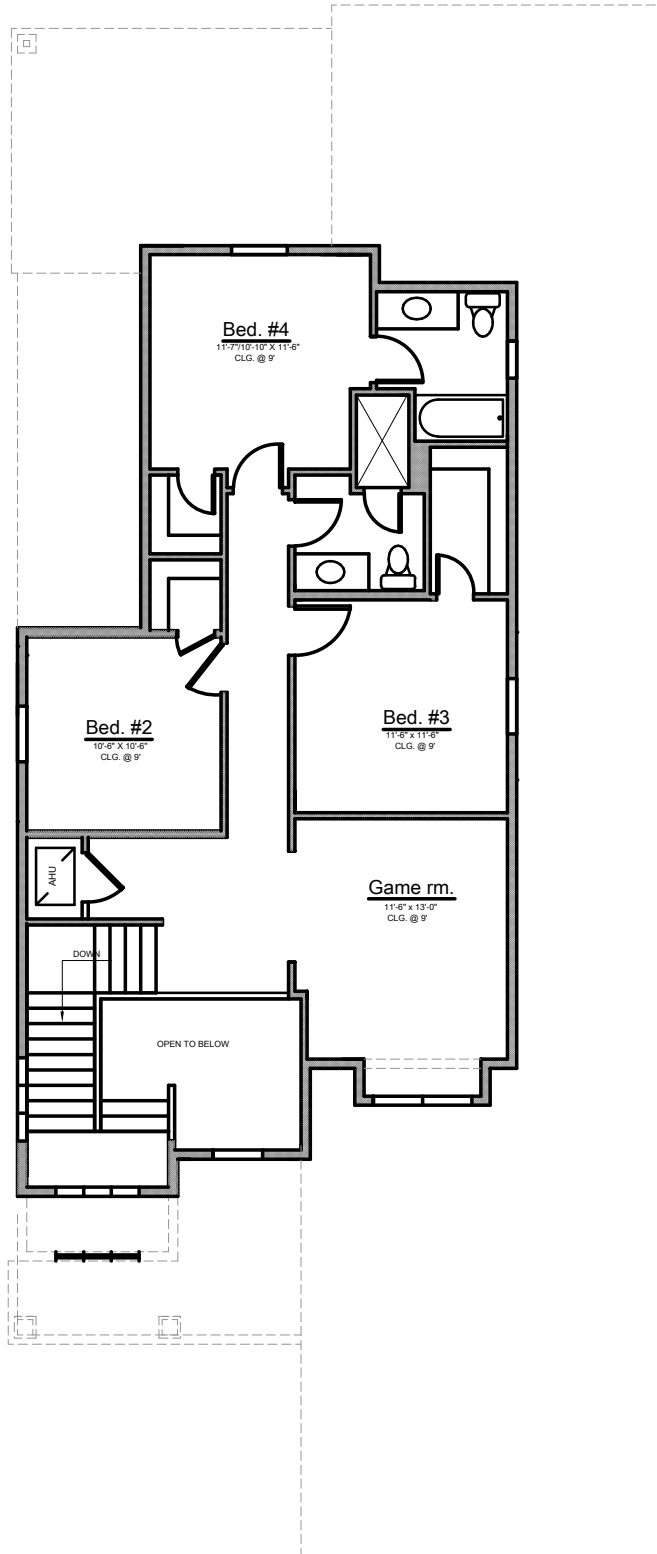

ASTER

Width: 35'-0" Depth: 84'-0"

3,133 Sq.Ft.

4 Bedroom - 3 1/2 Bathroom

In the interest of continuous improvement and to meet the changing market conditions; the builder reserves the right to modify the plans, specifications, and products without notice or obligation.

ASTER

Width: 35'-0" Depth: 84'-0"

3,133 Sq.Ft.

4 Bedroom - 3 1/2 Bathroom

ASTER

Width: 35'-0" Depth: 84'-0"

3,133 Sq.Ft.

4 Bedroom - 3 1/2 Bathroom