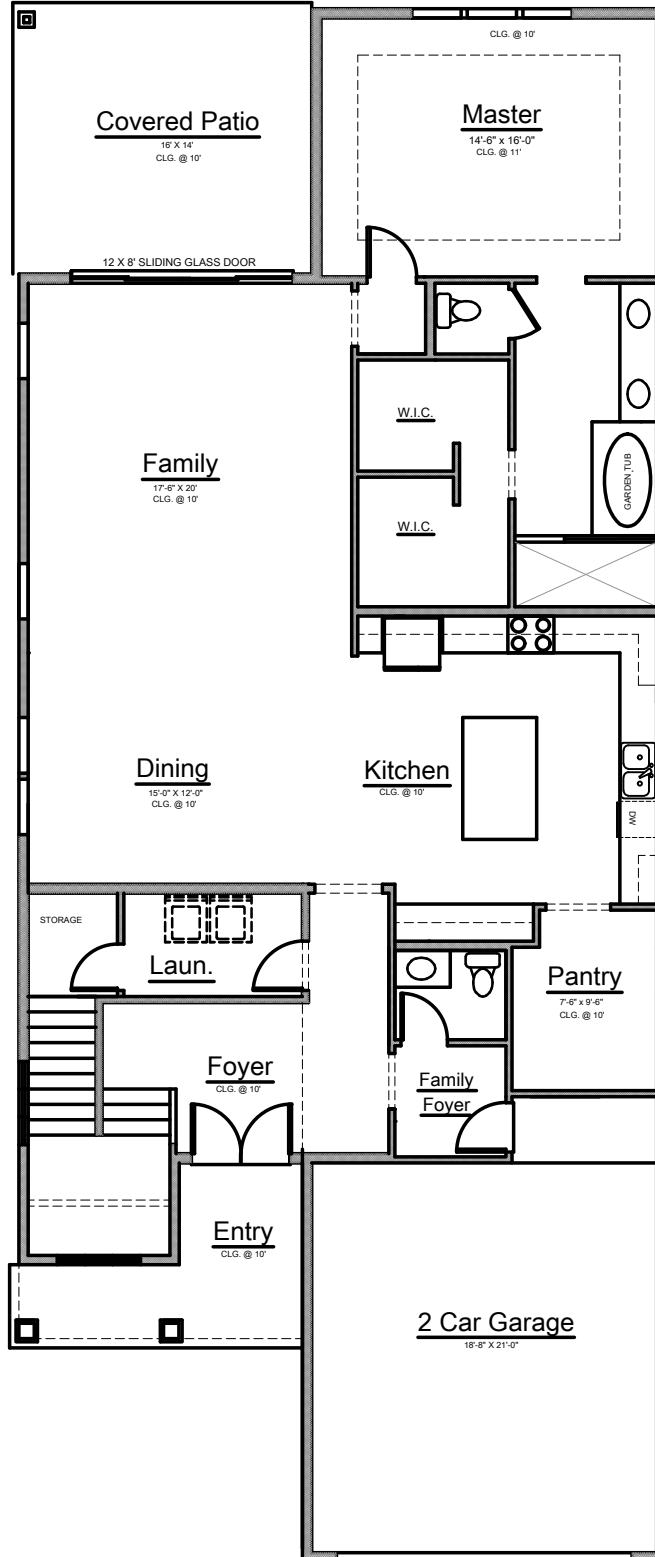

ASTER

Width: 35'-0" Depth: 84'-0"

3,133 Sq.Ft.

4 Bedroom - 3 1/2 Bathroom

In the interest of continuous improvement and to meet the changing market conditions; the builder reserves the right to modify the plans, specifications, and products without notice or obligation.

ASTER

Width: 35'-0" Depth: 84'-0"

3,133 Sq.Ft.

4 Bedroom - 3 1/2 Bathroom

ASTER

Width: 35'-0" Depth: 84'-0"

3,133 Sq.Ft.

4 Bedroom - 3 1/2 Bathroom