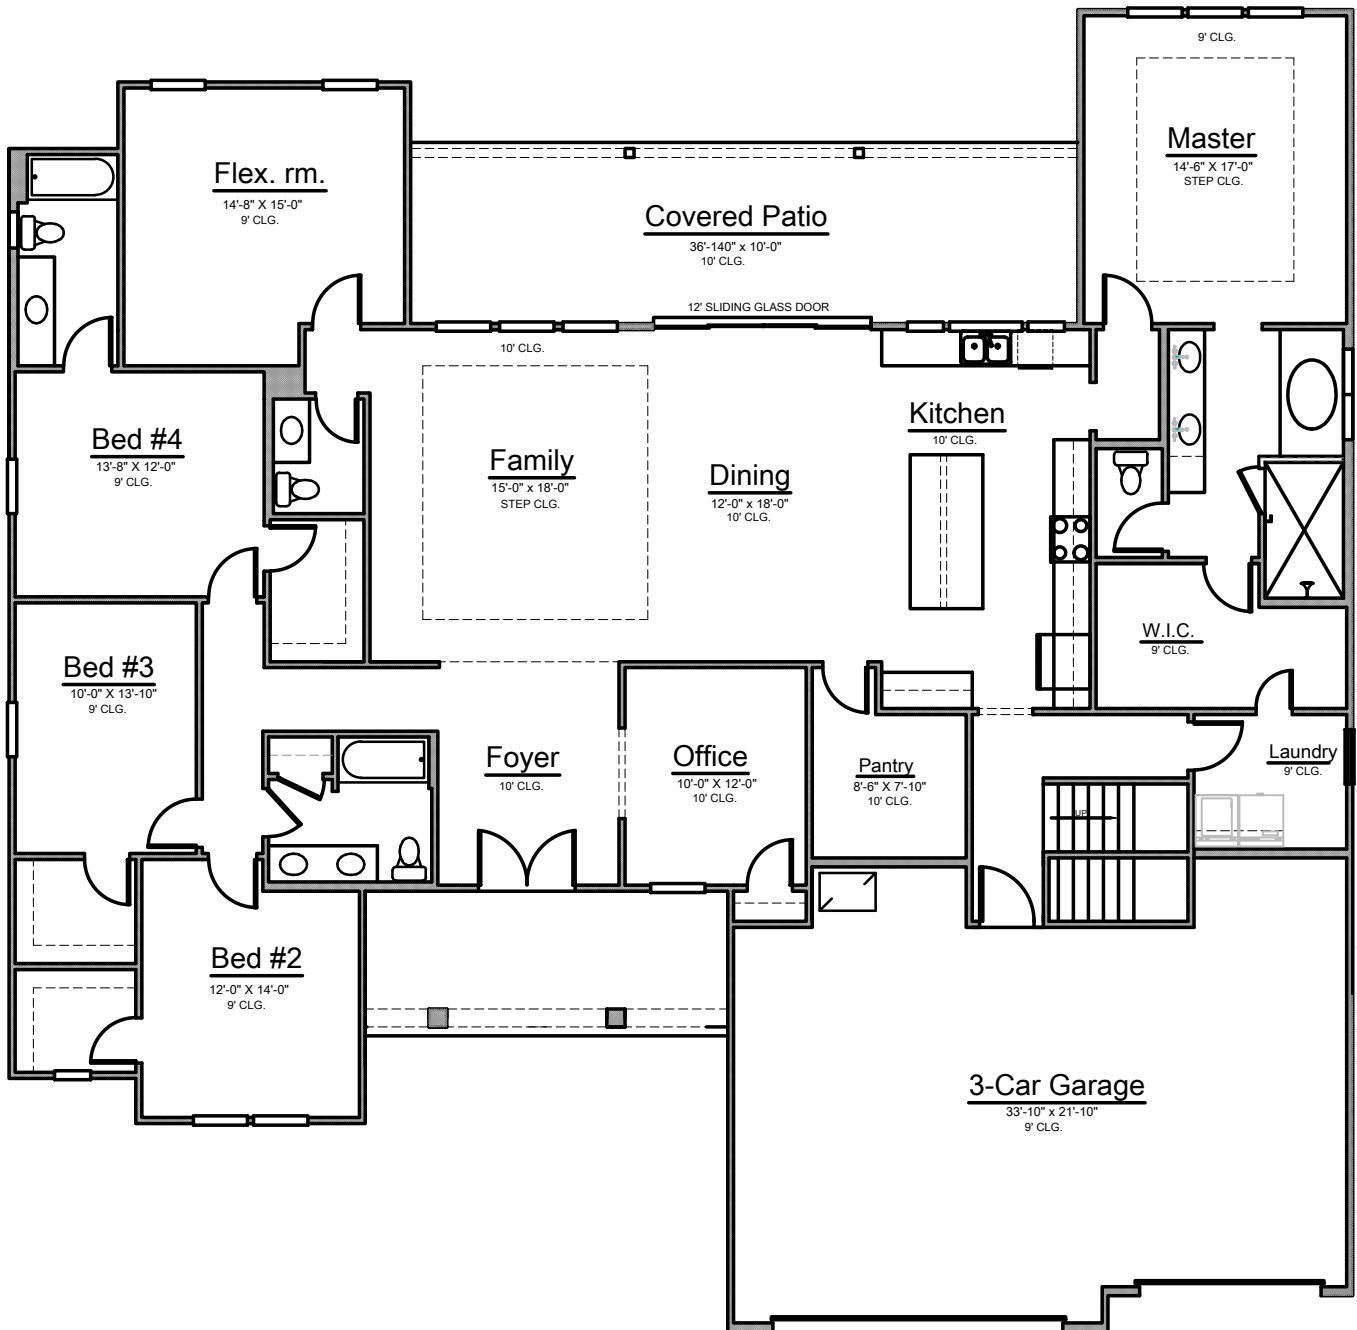

# KIMBER

Width: 74'-2" Depth: 73'-0"

3,485 Sq.Ft.

4 Bedroom - 3.5 Bathroom

In the interest of continuous improvement and to meet the changing market conditions; the builder reserves the right to modify the plans, specifications, and products without notice or obligation.

# KIMBER

Width: 74'-2" Depth: 73'-0"

3,485 Sq.Ft.

4 Bedroom - 3.5 Bathroom