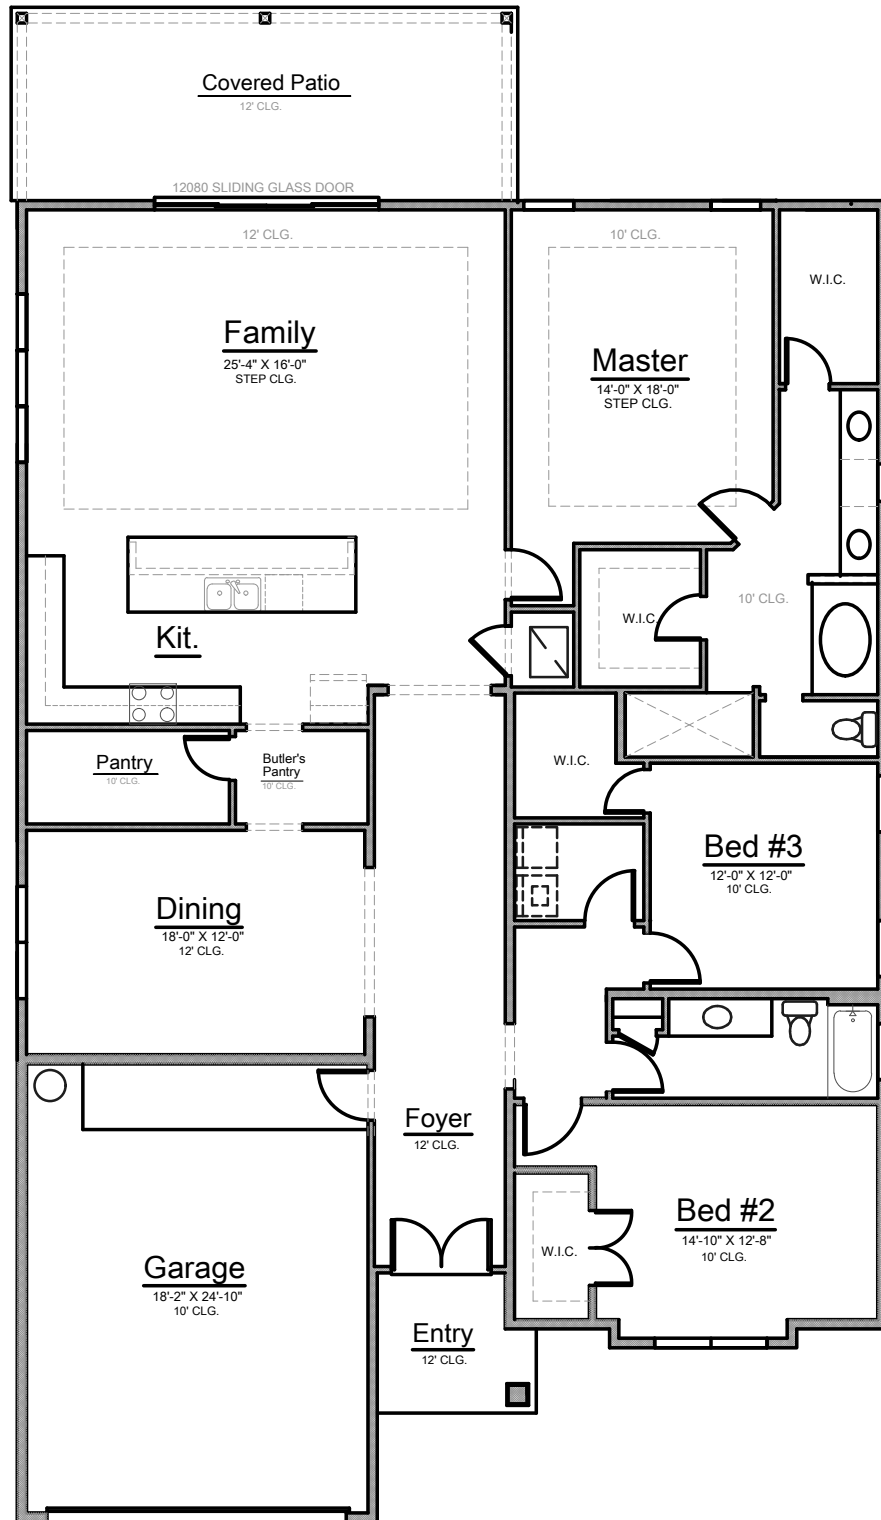

WILLOW

Width: 46'-0" Depth: 80'-8"

2,485 Sq.Ft.

3 Bedroom - 2 Bathroom

WILLOW

Width: 46'-0" Depth: 80'-8"

2,485 Sq.Ft.

3 Bedroom - 2 Bathroom