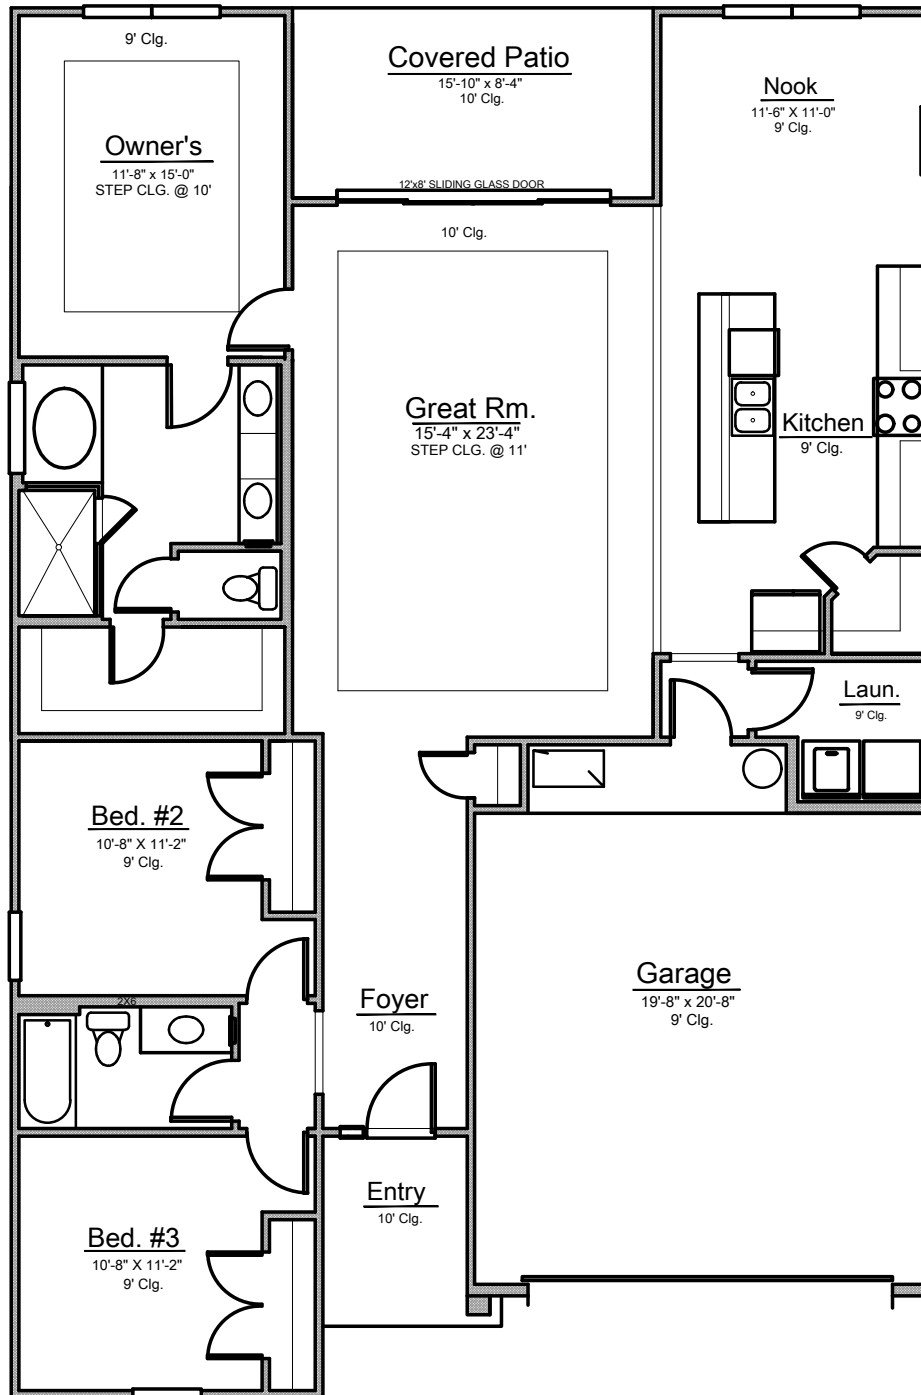

LINWOOD

Width: 40'-4" Depth: 61'-0"

1,742 Sq.Ft.

3 Bedroom - 2 Bathroom

LINWOOD

Width: 40'-4" Depth: 61'-0"

1,742 Sq.Ft.

3 Bedroom - 2 Bathroom