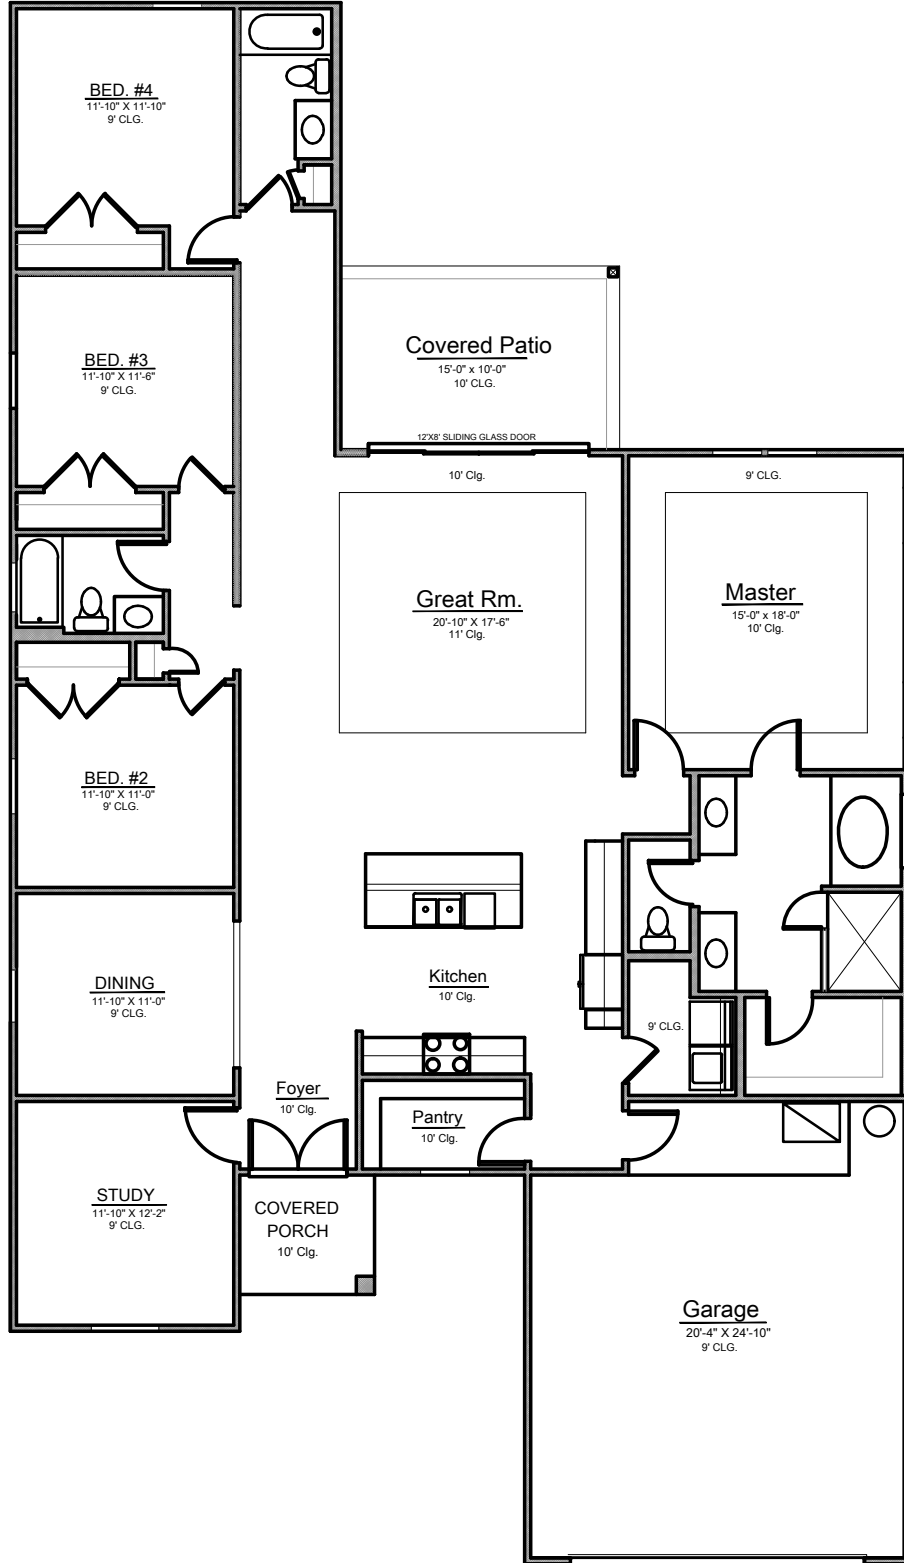

BELLA

Width: 49'-0" Depth: 85'-0"

2,418 Sq. Ft.

4 Bedroom - 3 Bathroom