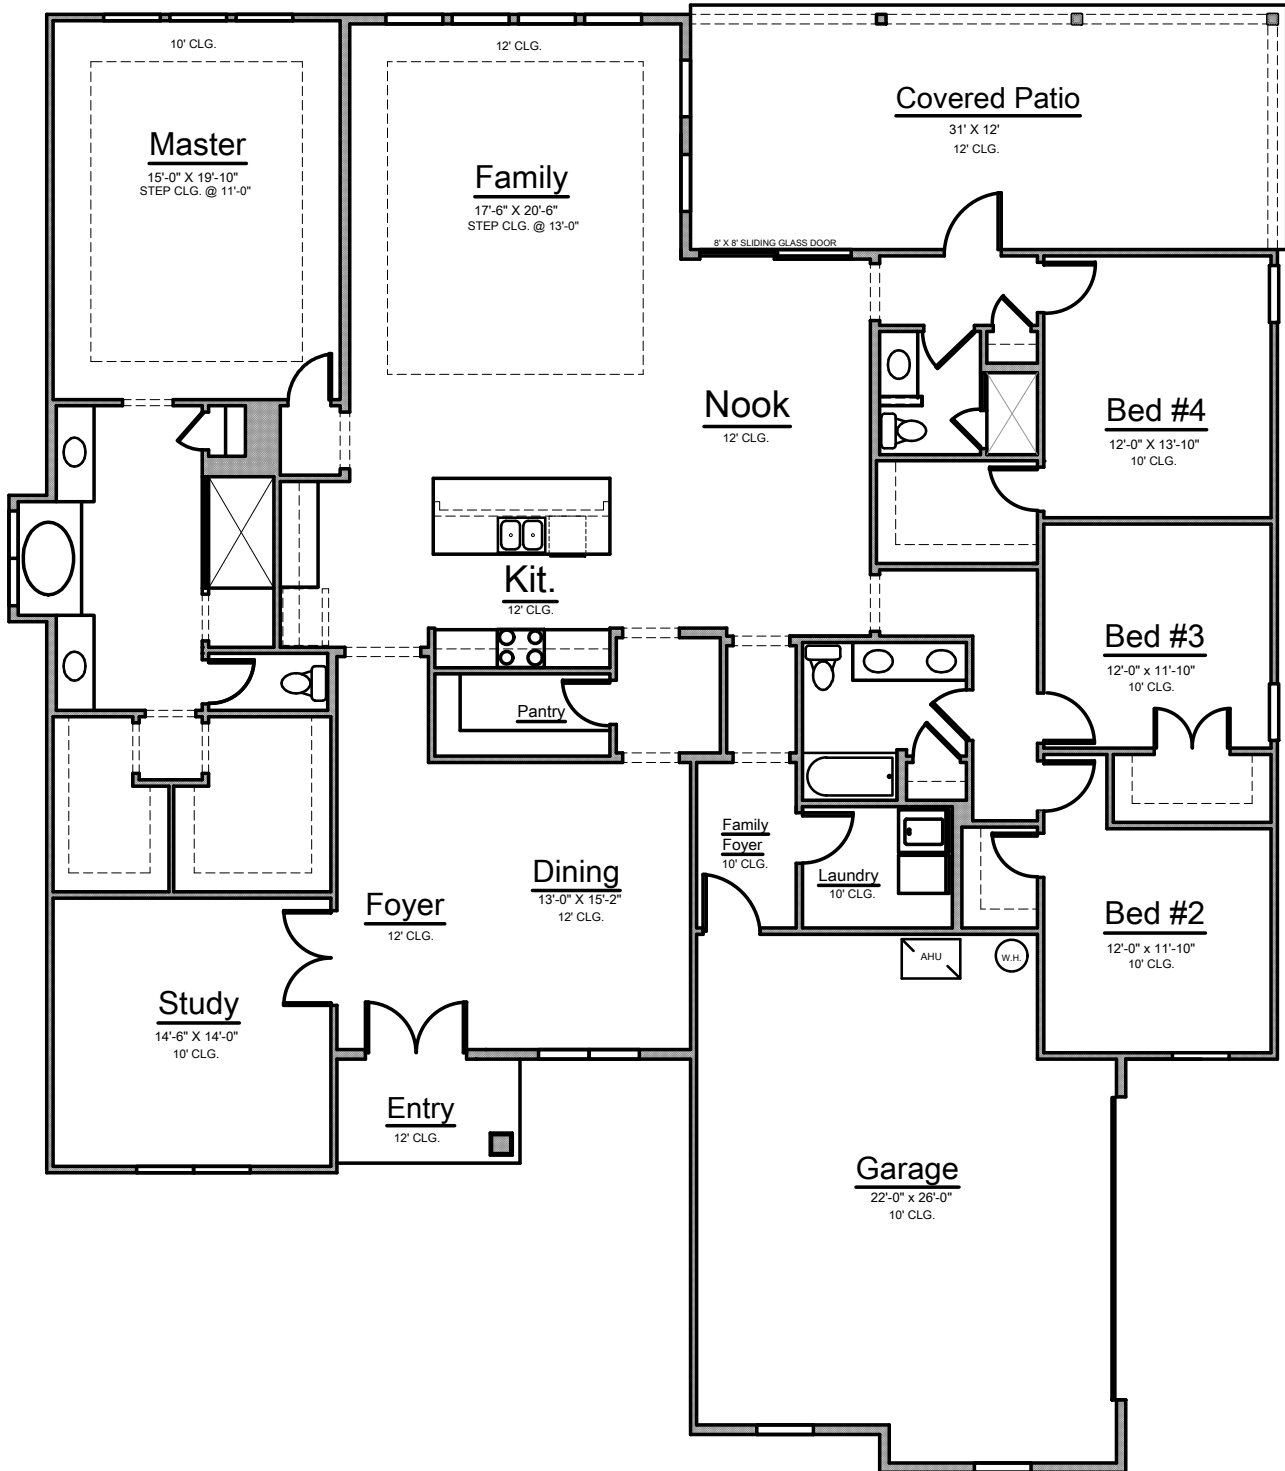

LANGLEY

Width: 65'-0" Depth: 77'-0"

3,174 Sq. Ft.

4 Bedrooms - 3 Bathroom

LANGLEY

Width: 65'-0" Depth: 77'-0"

3,174 Sq. Ft.

4 Bedrooms - 3 Bathroom