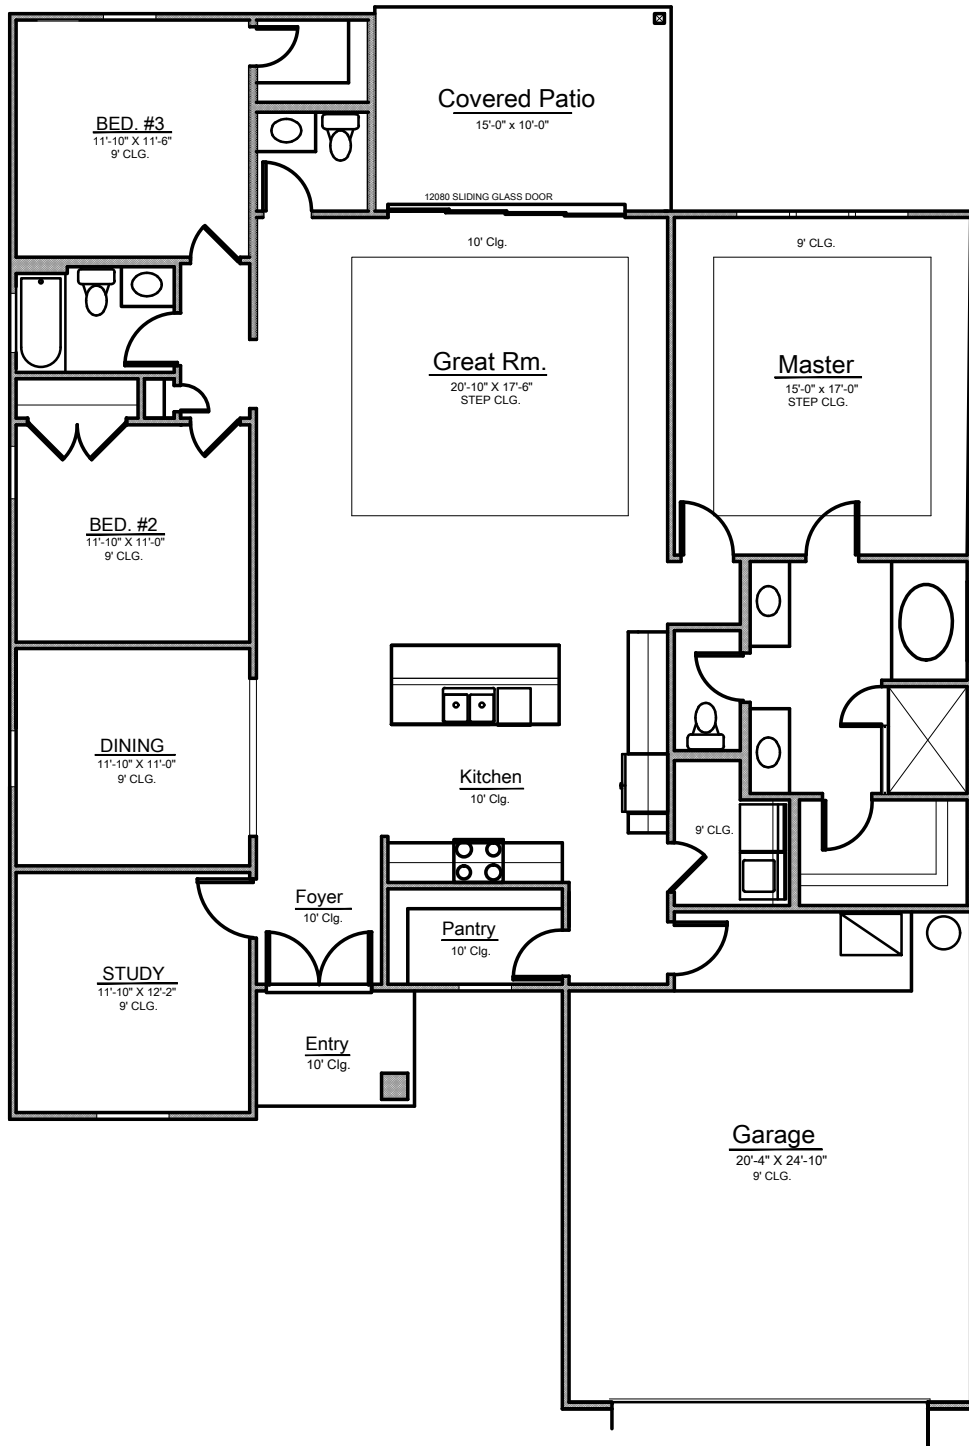

# SOPHIA

Width: 49'-0" Depth: 70'-8"

2,140 Sq. Ft.

3 Bedroom - 2.5 Bathroom