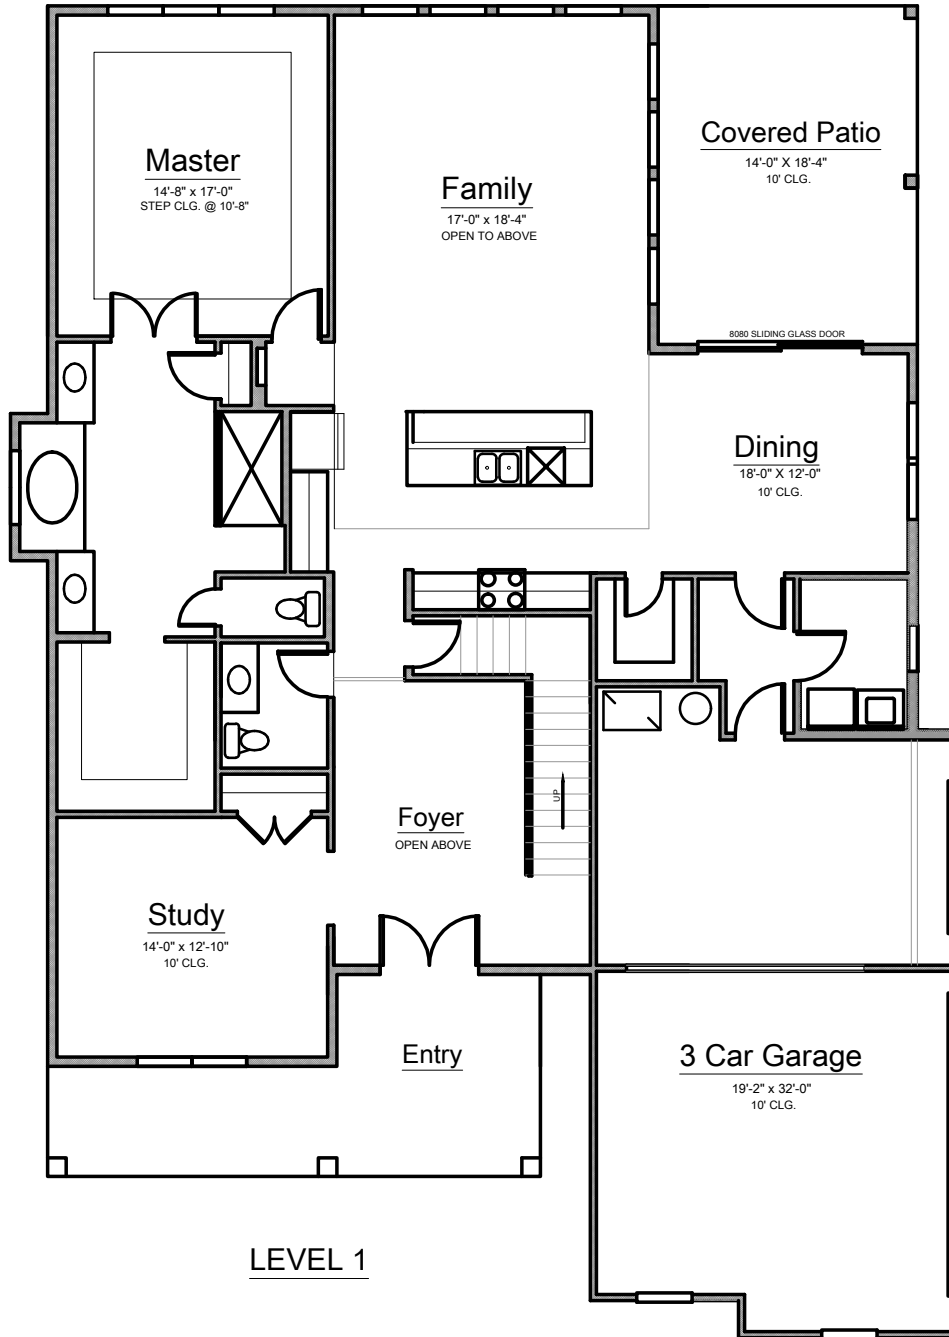

FAIRCHILD

Width: 51'-4" Depth: 72'-0"

3,596 Sq.Ft.

4 Bedroom - 4 Bathroom

LEVEL 1

FAIRCHILD

Width: 51'-4" Depth: 72'-0"

3,596 Sq.Ft.

4 Bedroom - 4 Bathroom

LEVEL 2

FAIRCHILD

Width: 51'-4" Depth: 72'-0"

3,596 Sq.Ft.

4 Bedroom - 4 Bathroom