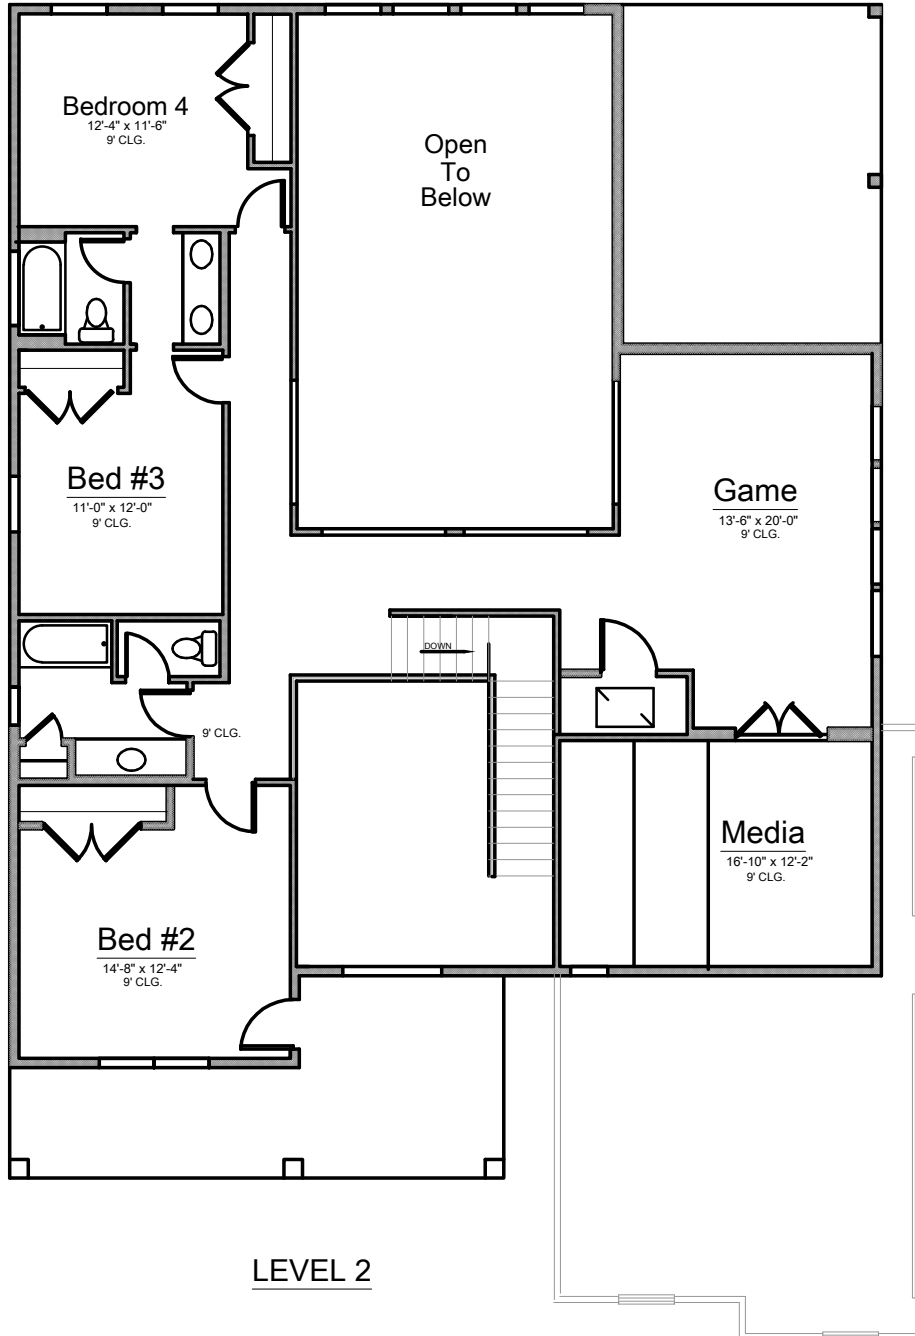

FAIRCHILD

Width: 51'-4" Depth: 72'-0"

3,596 Sq.Ft.

4 Bedroom - 4 Bathroom

LEVEL 1

FAIRCHILD

Width: 51'-4" Depth: 72'-0"

3,596 Sq.Ft.

4 Bedroom - 4 Bathroom

LEVEL 2

FAIRCHILD

Width: 51'-4" Depth: 72'-0"

3,596 Sq.Ft.

4 Bedroom - 4 Bathroom