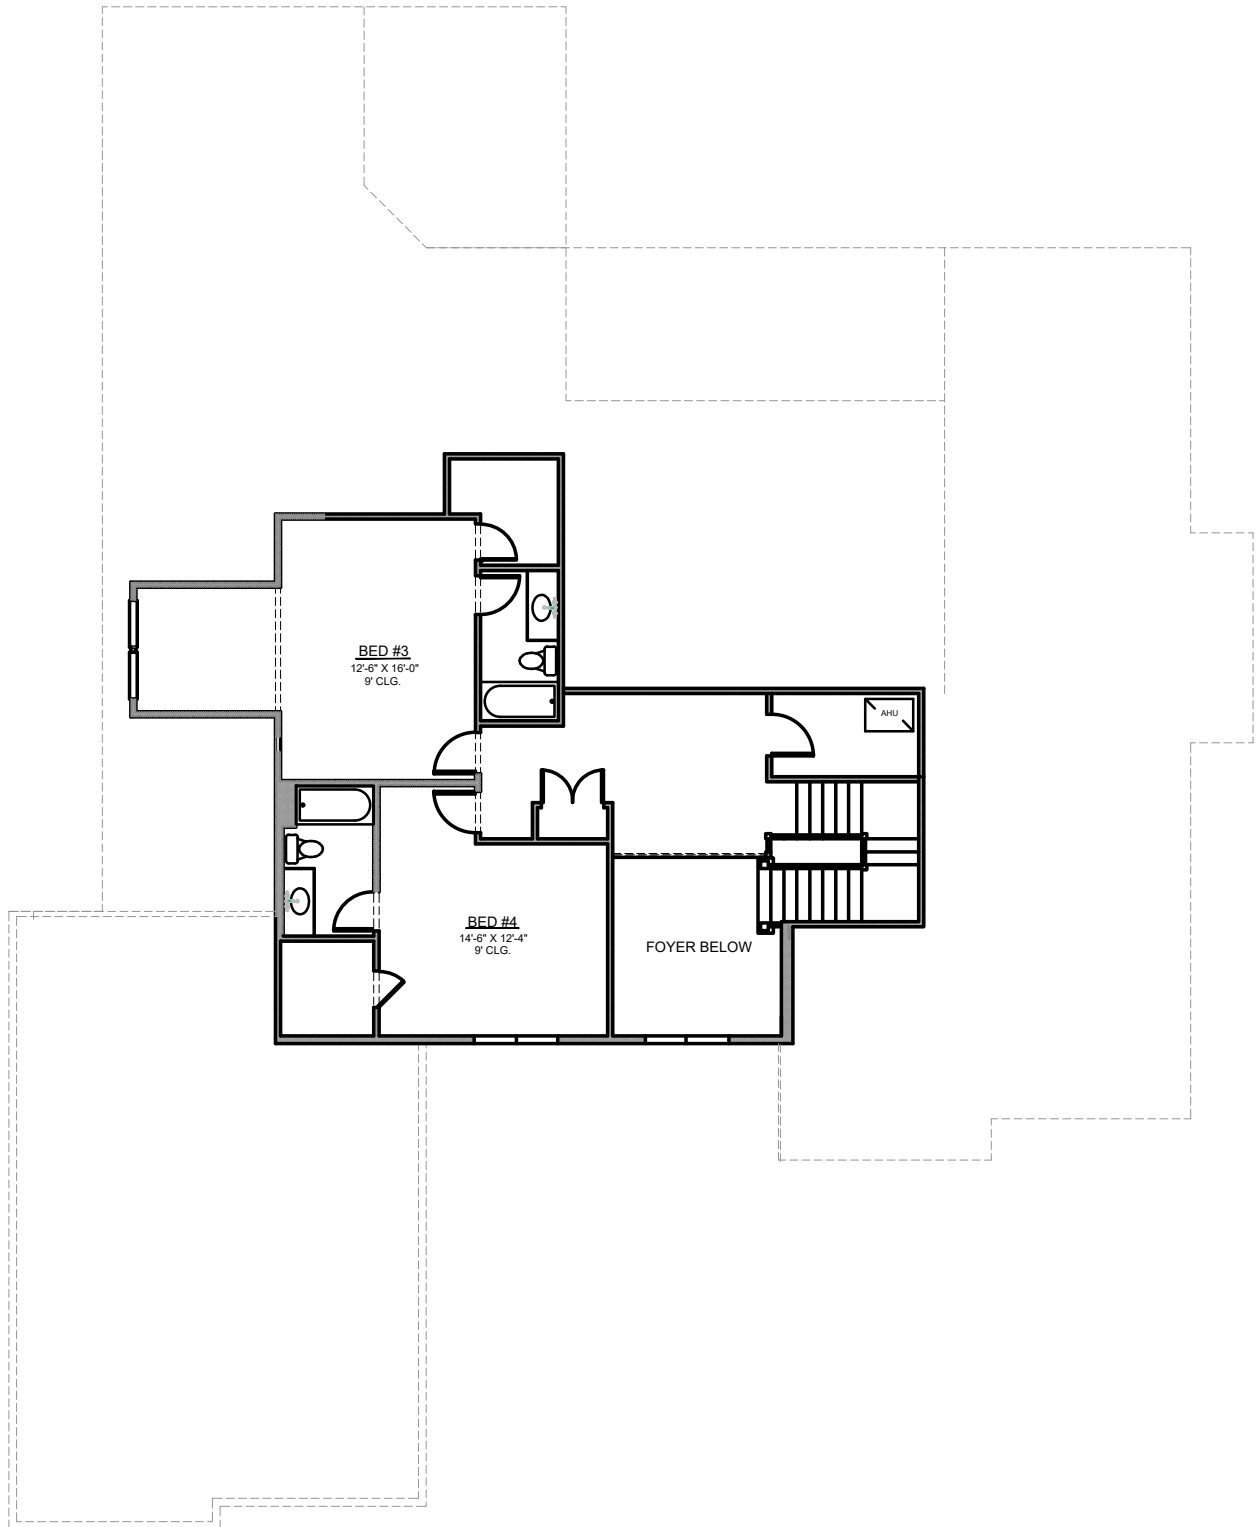

LOGAN

Width: 80'-0" Depth: 98'-0"

4,731 Sq. Ft.

4 Bedroom - 4 1/2 Bath

LOGAN

Width: 80'-0" Depth: 98'-0"

4,731 Sq. Ft.

4 Bedroom - 4 1/2 Bath

LOGAN

Width: 80'-0" Depth: 98'-0"

4,731 Sq. Ft.

4 Bedroom - 2 Bathroom

In the interest of continuous improvement and to meet the changing market conditions, the developer reserves the right to modify the plans, specifications, and products without notice or obligation.