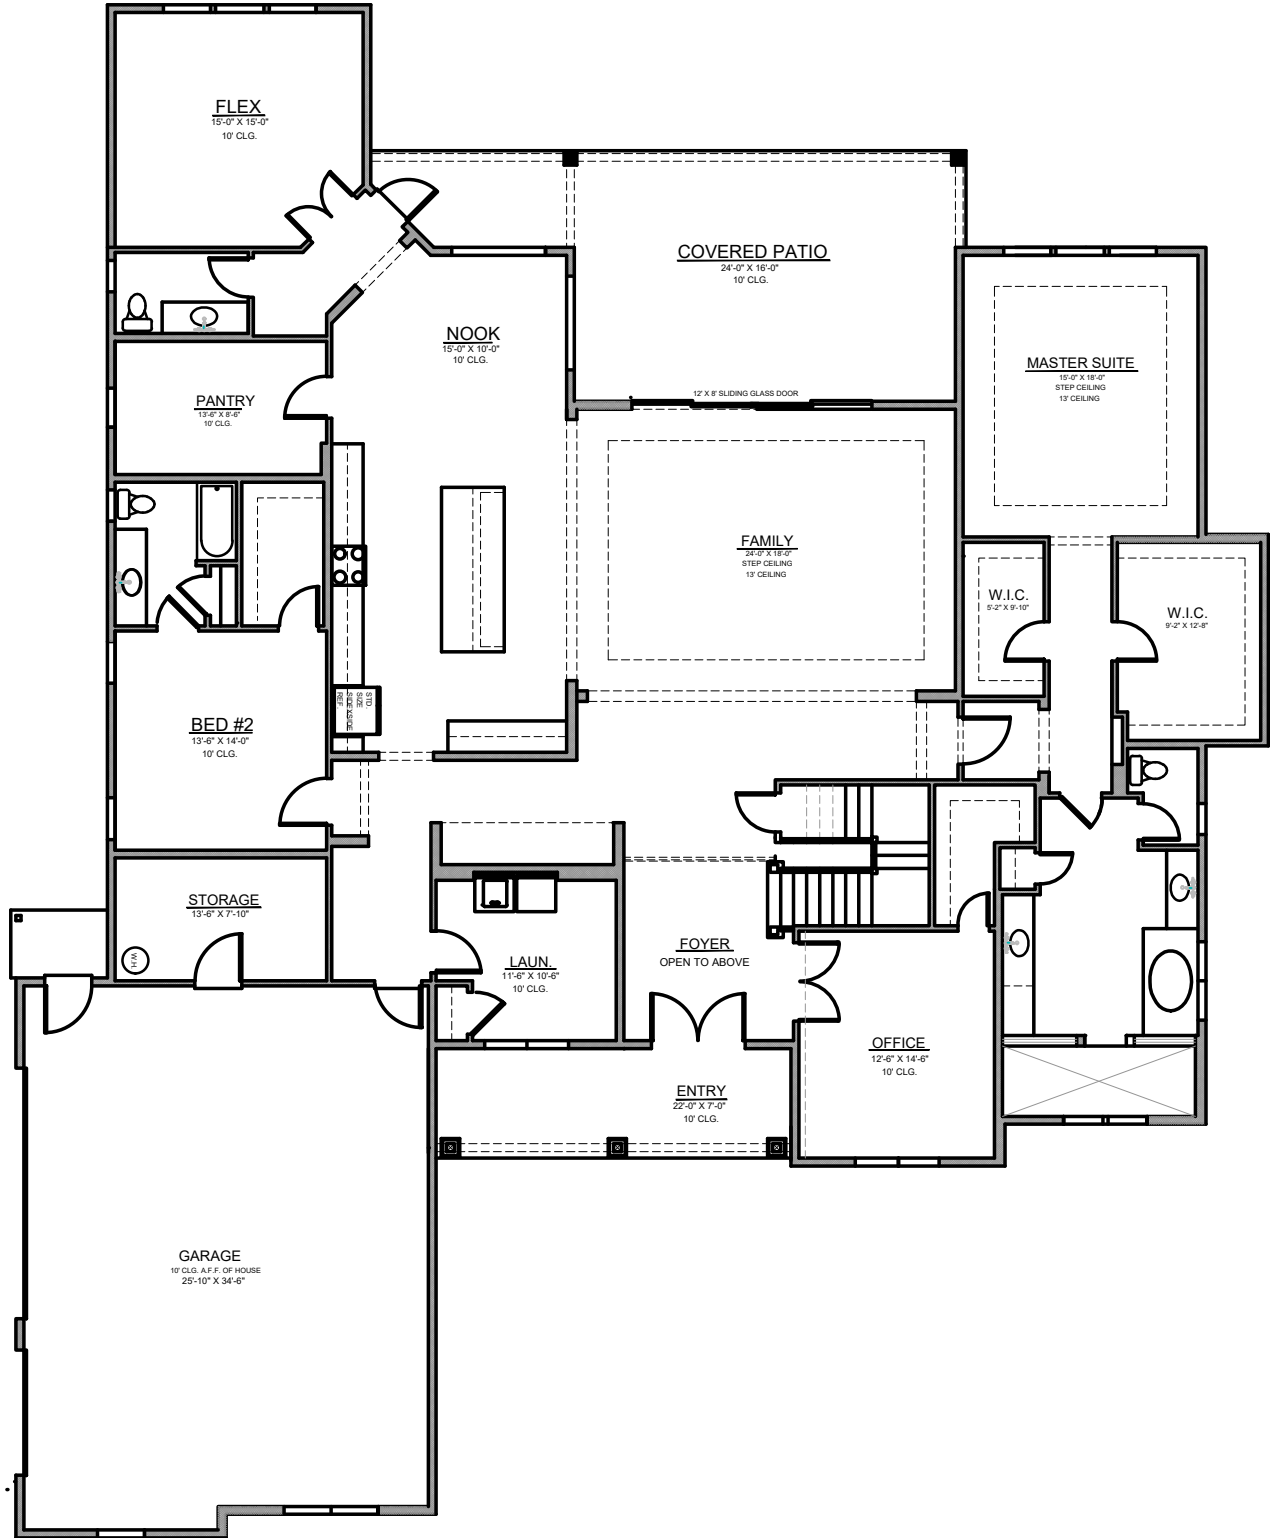

LOGAN

Width: 80'-0" Depth: 98'-0"

4,731 Sq. Ft.

4 Bedroom - 4 1/2 Bath

LOGAN

Width: 80'-0" Depth: 98'-0"

4,731 Sq. Ft.

4 Bedroom - 4 1/2 Bath

LOGAN

Width: 80'-0" Depth: 98'-0"

4,731 Sq. Ft.

4 Bedroom - 2 Bathroom

In the interest of continuous improvement and to meet the changing market conditions, the developer reserves the right to modify the plans, specifications, and products without notice or obligation.