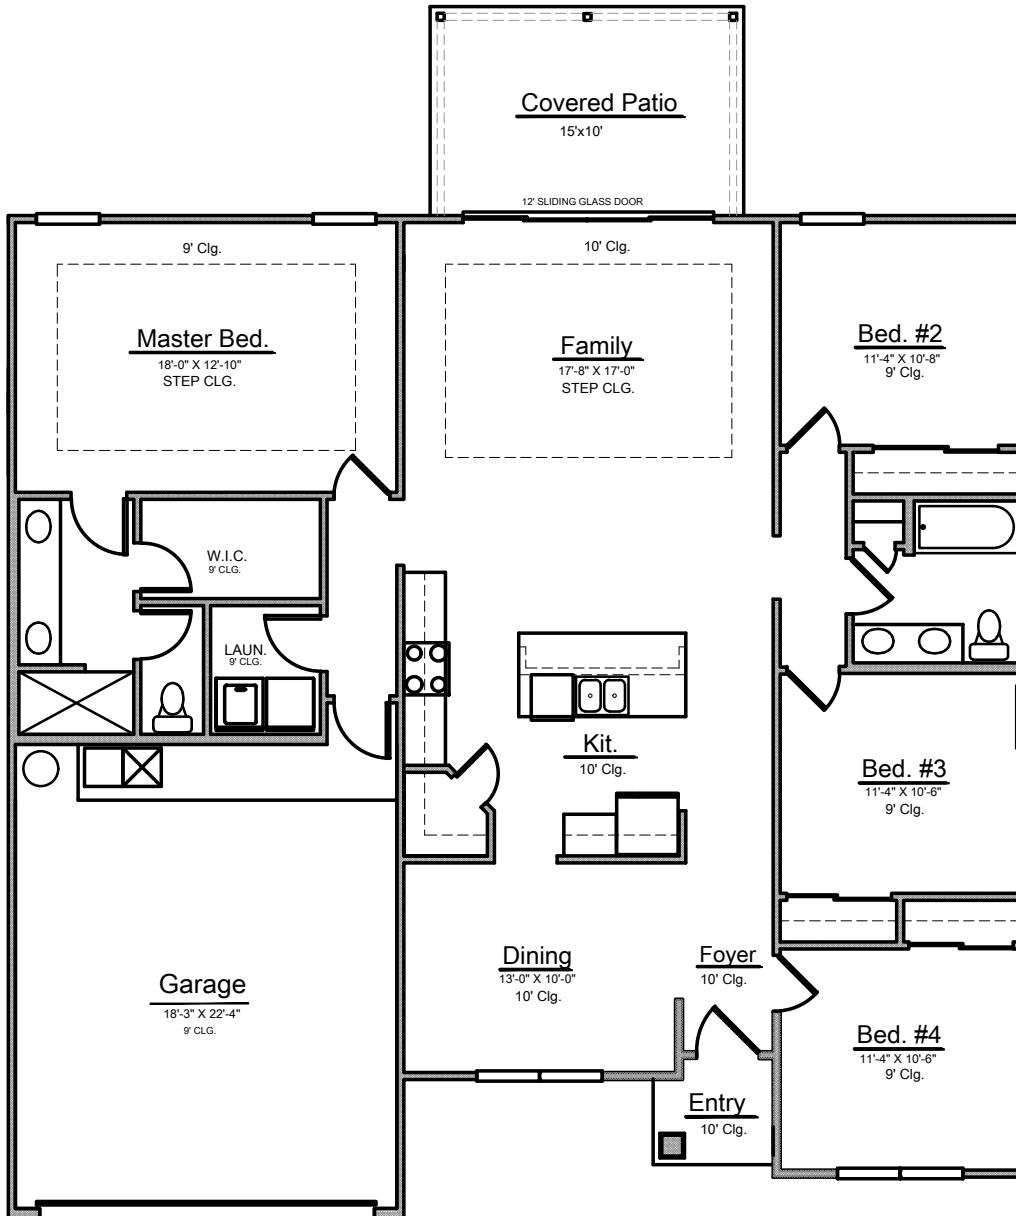

# MARCELA

Width: 48'-8" Depth: 57'-8"

1,760 Sq. Ft.

4 Bedroom - 2 Bathroom