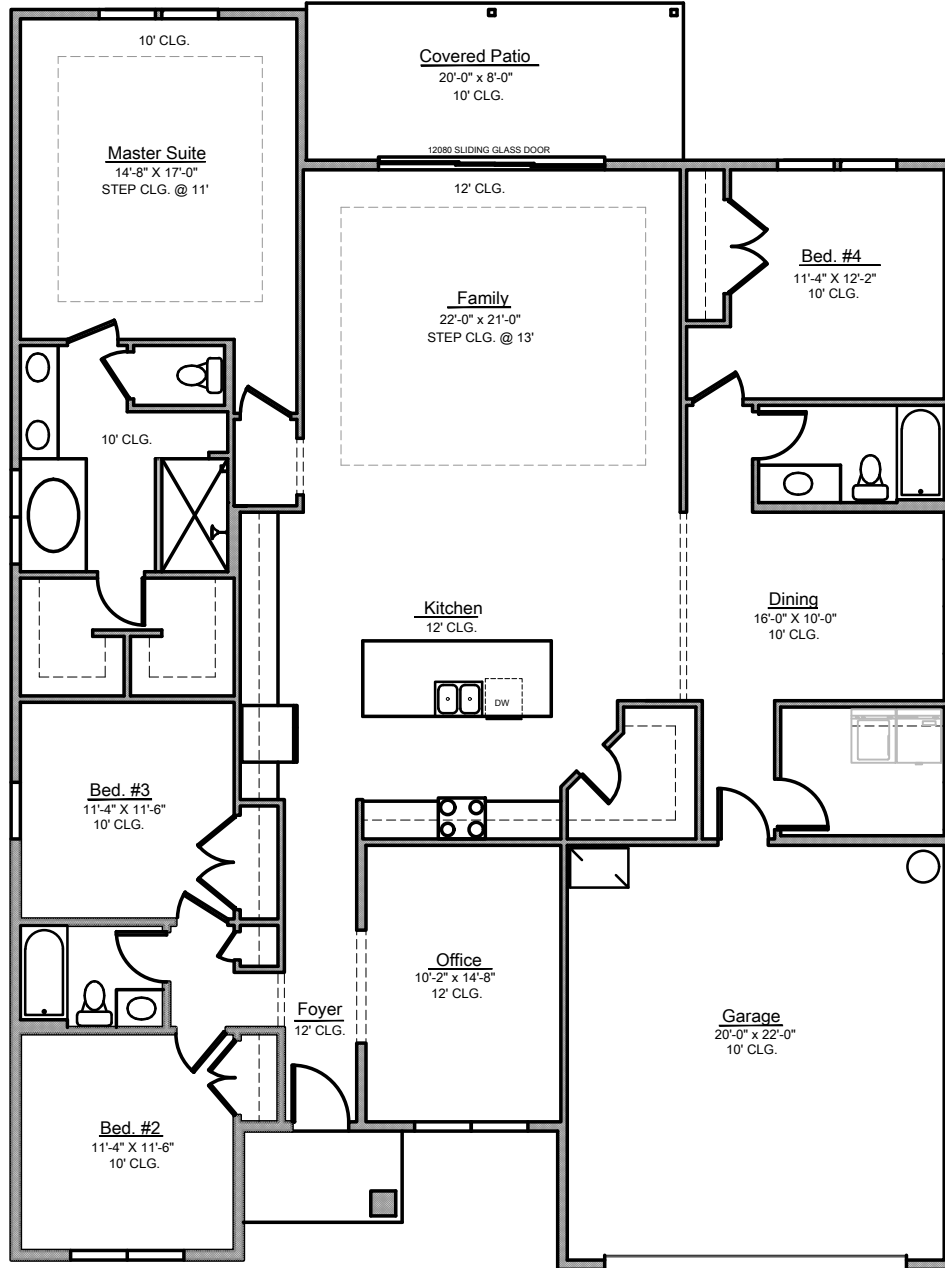

TESSA

Width: 50'-0" Depth: 66'-10"

2,475 Sq.Ft.

4 Bedroom - 3 Bathroom

TESSA

Width: 50'-0" Depth: 66'-10"

2,475 Sq.Ft.

4 Bedroom - 3 Bathroom