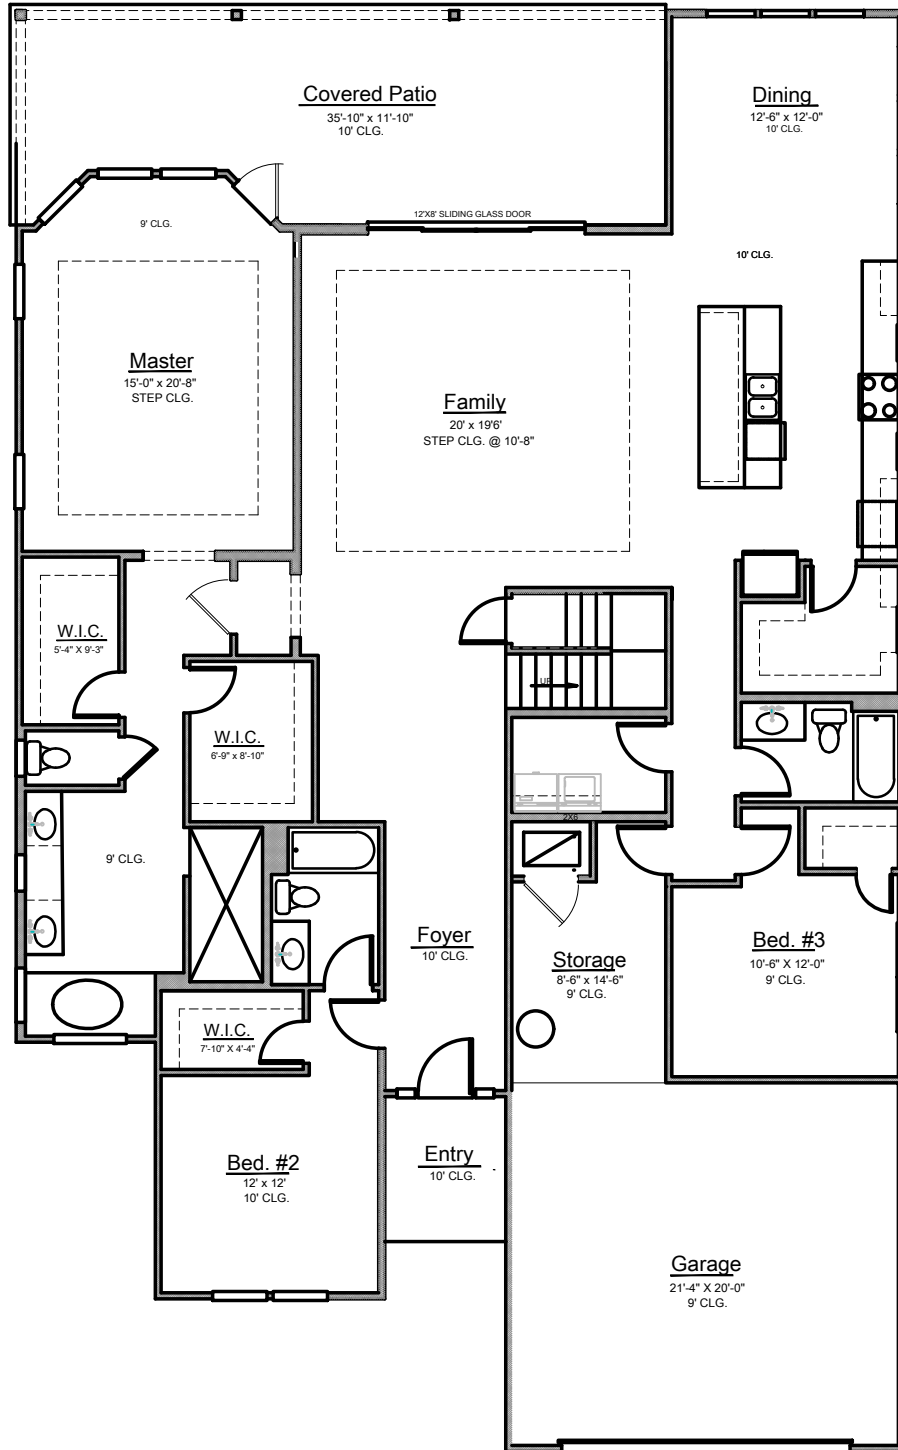

CORA

Width: 49'-0" Depth: 79'-6"

3,047 Sq.Ft.

4 Bedroom - 4 Bathroom

CORA

Width: 49'-0" Depth: 79'-6"

3,047 Sq.Ft.

4 Bedroom - 4 Bathroom