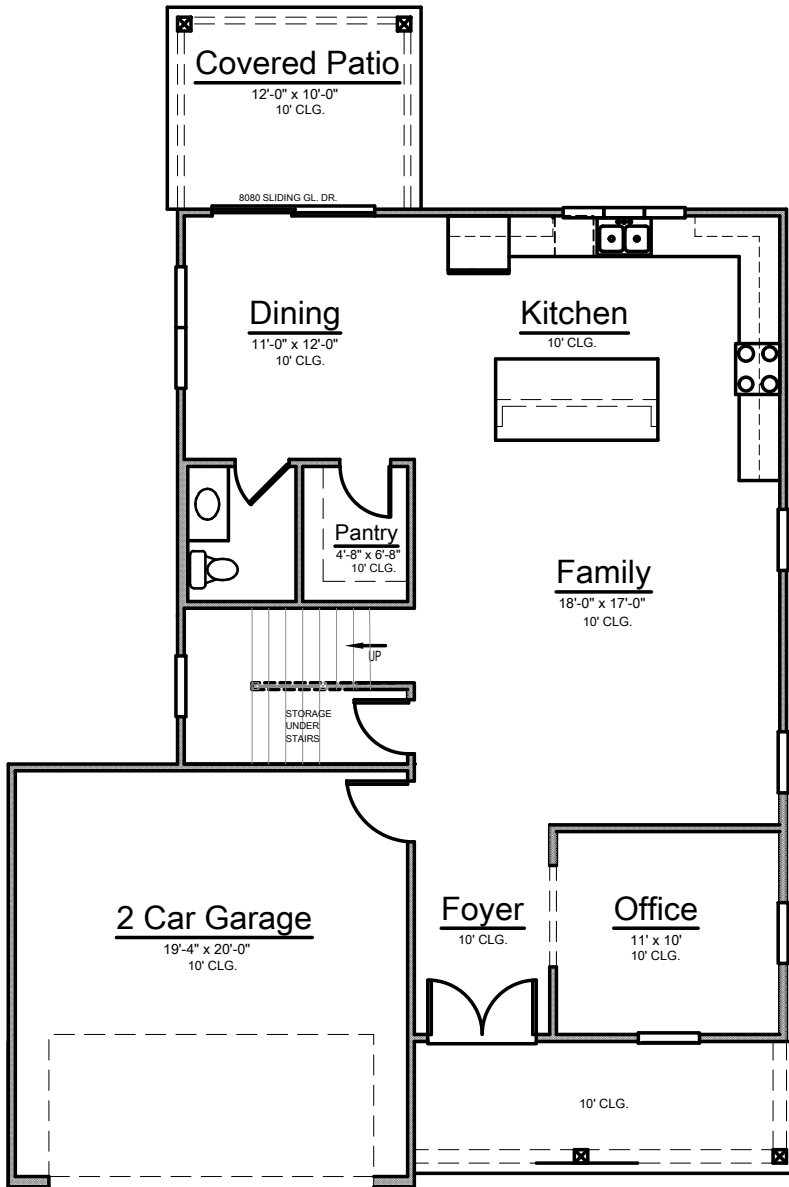

BRIGHTON

Width: 38'-4" Depth: 58'-2"

2,309 Sq.Ft.

3 Bedroom - 2.5 Bathroom

1ST. LEVEL

2ND. LEVEL

BRIGHTON

Width: 38'-4" Depth: 58'-2"

2,309 Sq.Ft.

3 Bedroom - 2.5 Bathroom