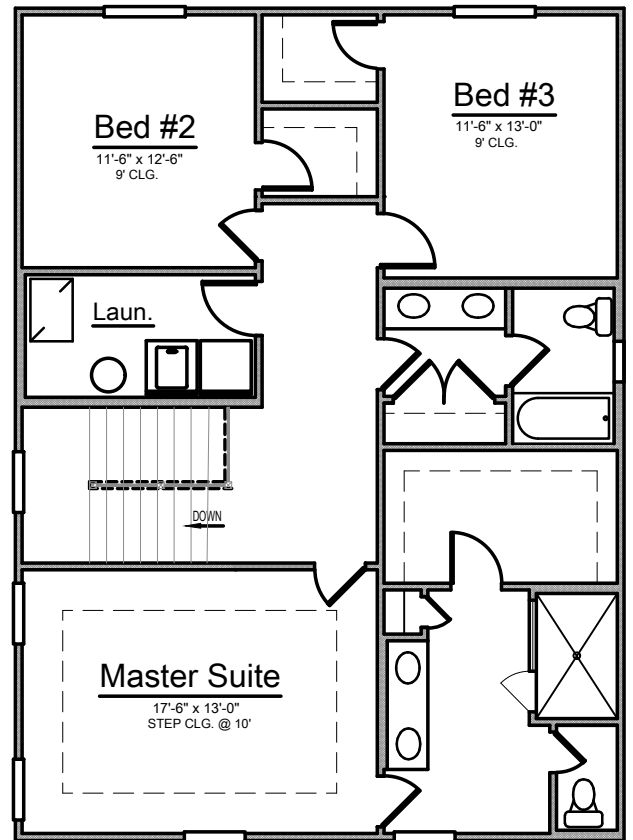

BRIGHTON

Width: 38'-4" Depth: 58'-2"

2,309 Sq.Ft.

3 Bedroom - 2.5 Bathroom

1ST. LEVEL

2ND. LEVEL

BRIGHTON

Width: 38'-4" Depth: 58'-2"

2,309 Sq.Ft.

3 Bedroom - 2.5 Bathroom