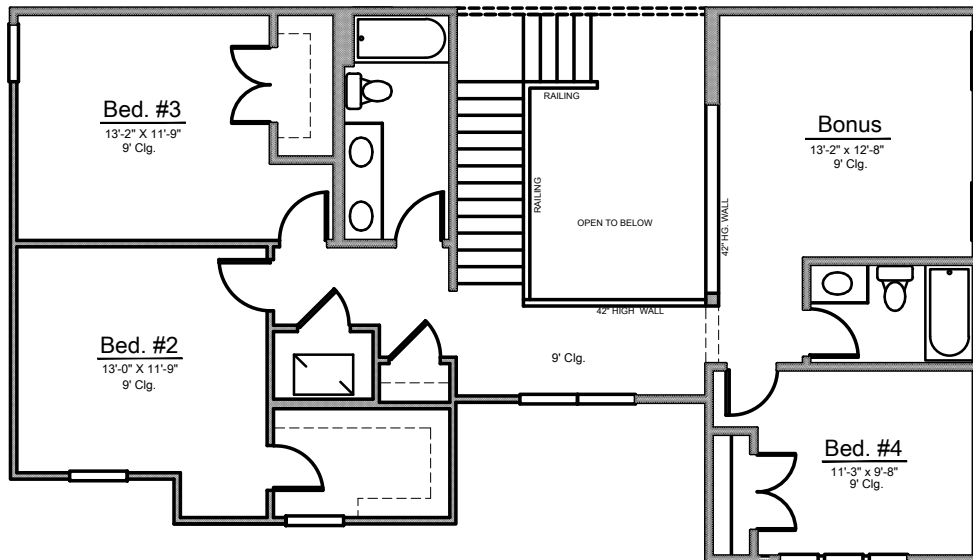

AUBREY

Width: 64'-10" Depth: 71'-2"

3,737 Sq.Ft.

5 Bedroom - 4.5 Bathroom

1ST. FLOOR

AUBREY

Width: 64'-10" Depth: 71'-2"

3,737 Sq.Ft.

5 Bedroom - 4.5 Bathroom

2ND. FLOOR