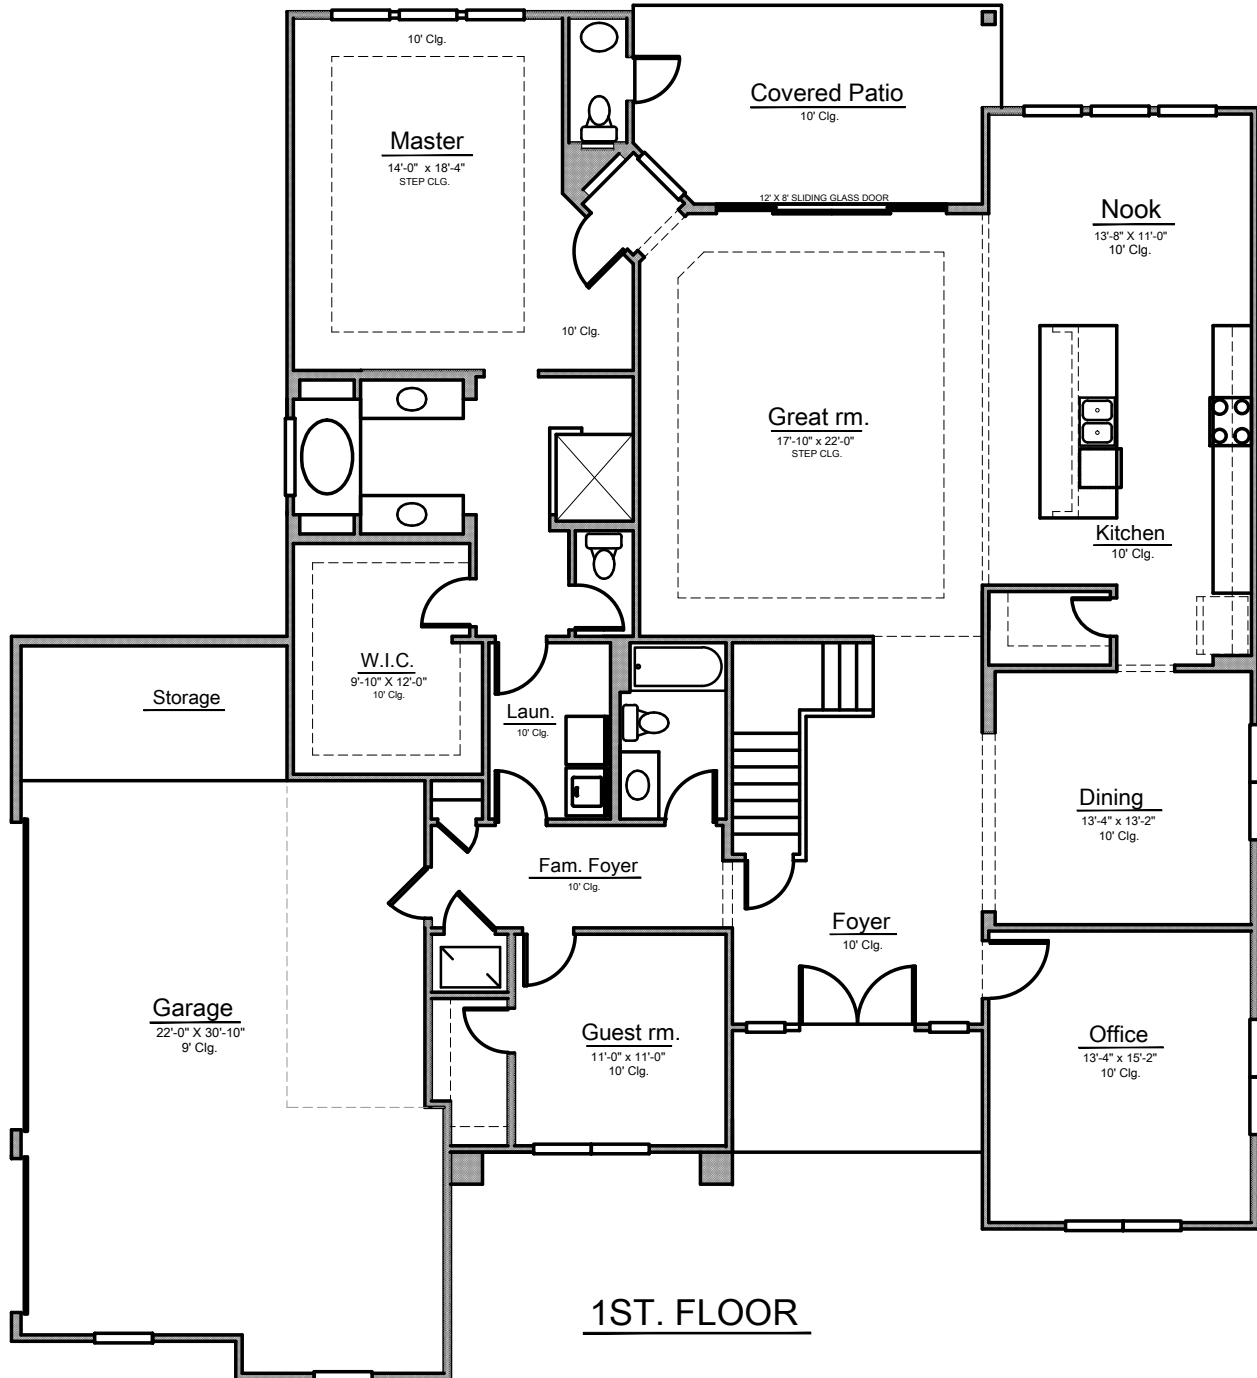

AUBREY

Width: 64'-10" Depth: 71'-2"

3,737 Sq.Ft.

5 Bedroom - 4.5 Bathroom

1ST. FLOOR

AUBREY

Width: 64'-10" Depth: 71'-2"

3,737 Sq.Ft.

5 Bedroom - 4.5 Bathroom

2ND. FLOOR